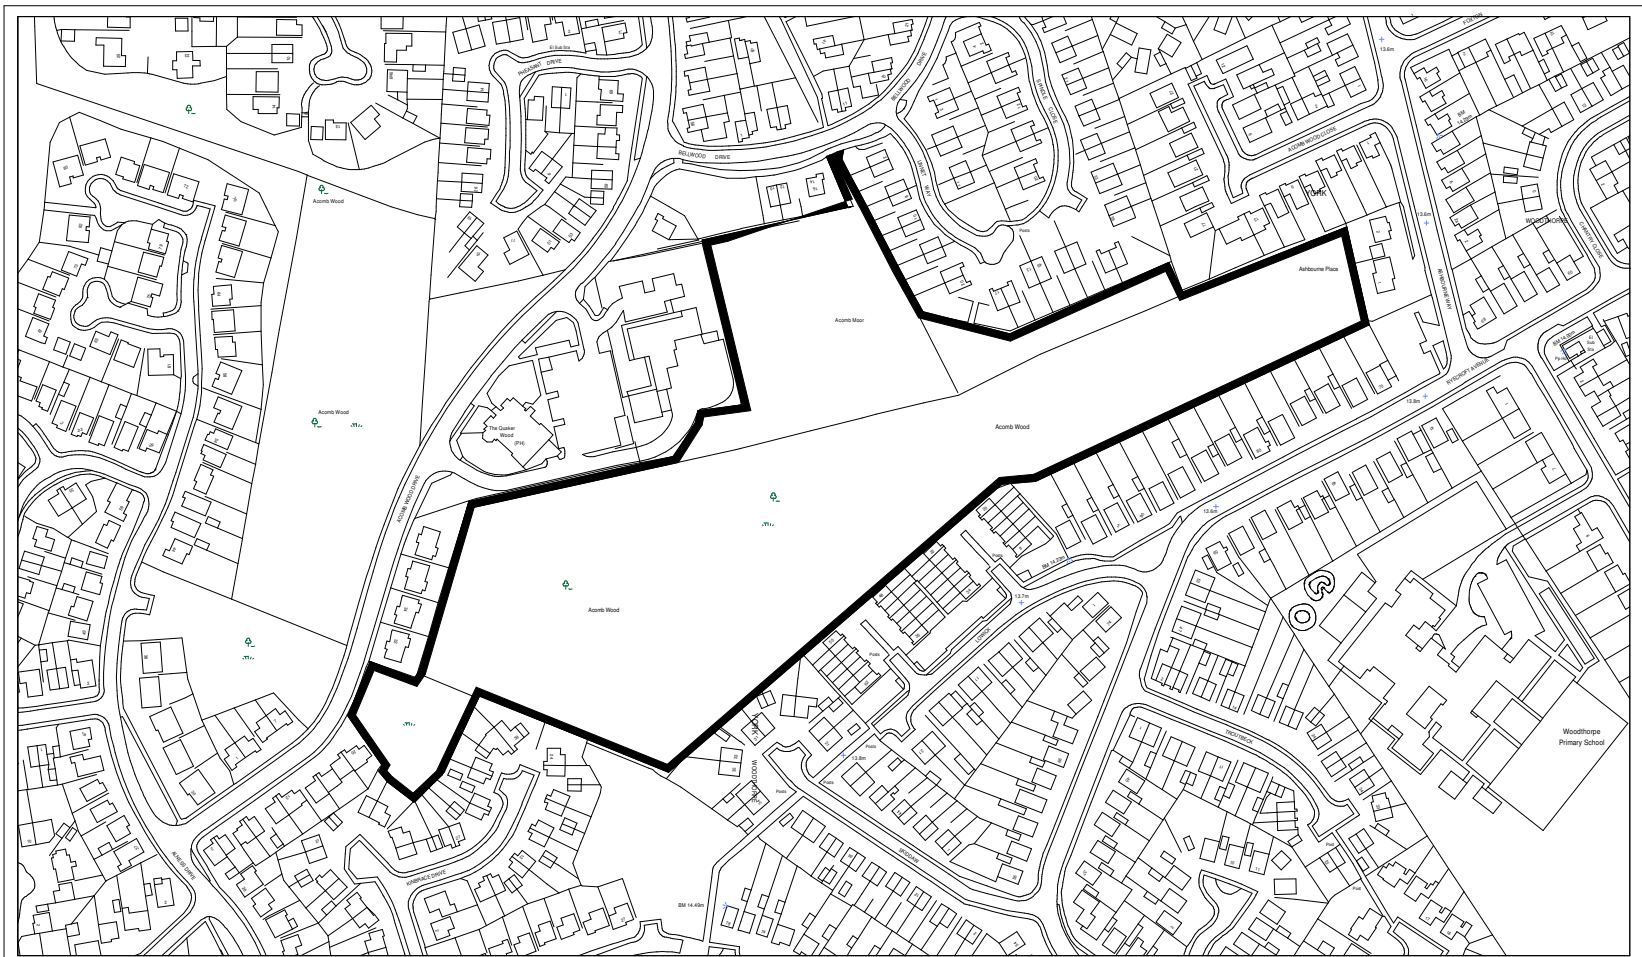

Annex 1: Acomb Wood & Acomb Meadow – Area & Location of Proposed LNR Designation

Acomb Wood

SCALE: 1:2500

DRAWN BY: Barrie Jones

DATE: 3/12/2002

Originating Group:

Organisation

Drawing No.